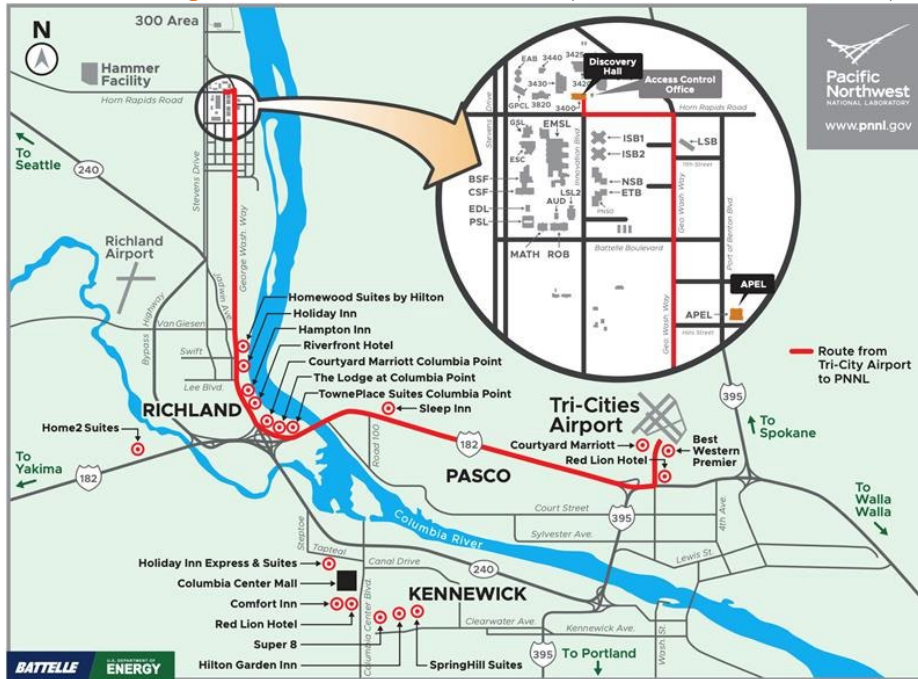

Tri-Cities Airport located in Pasco, WA (15.2 miles from PNNL)

- Rental Cars available
- Taxi Services
  - On Time Taxi (509) 460-6850
  - Rad Cab (509) 585-2944
  - Tri-City Cab (509) 222-9208
- [Uber](#) and [Lyft](#)
- TC Black Car Service (509) 596-1248

We suggest flying into (PSC) Tri-Cities Airport (3601 N 20th Ave, Pasco, WA 99301)